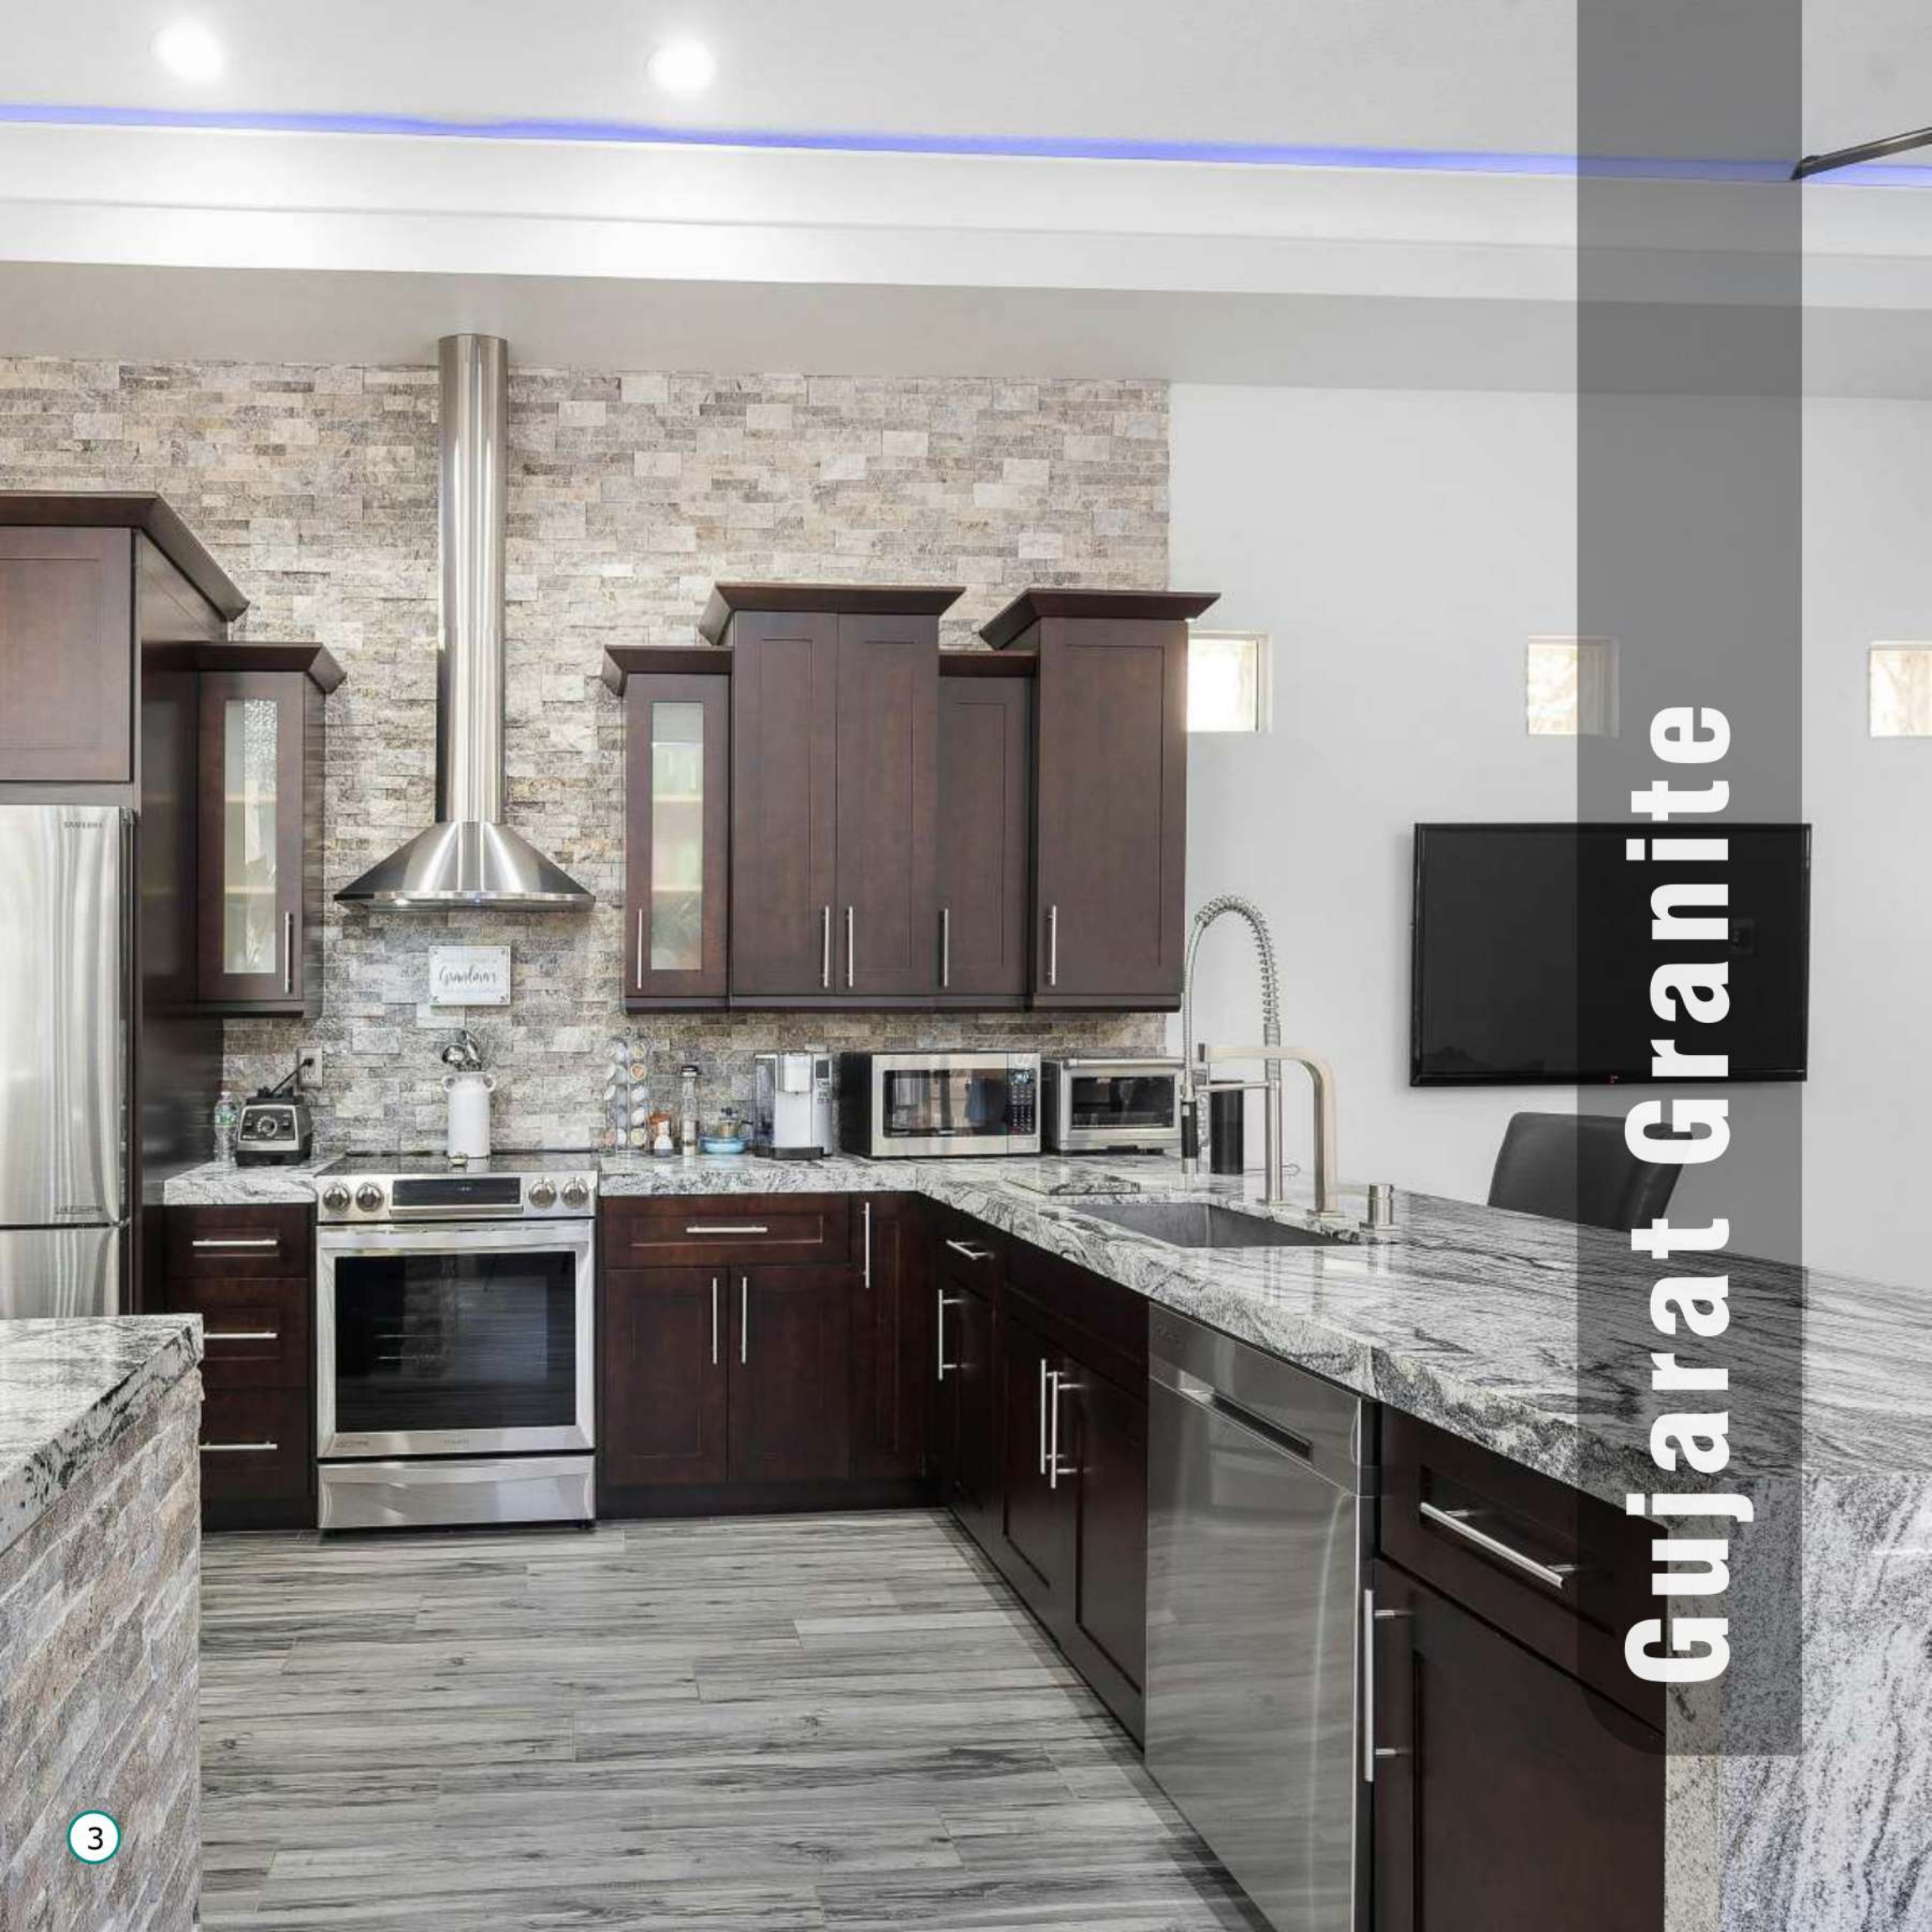

Gujarat Granite