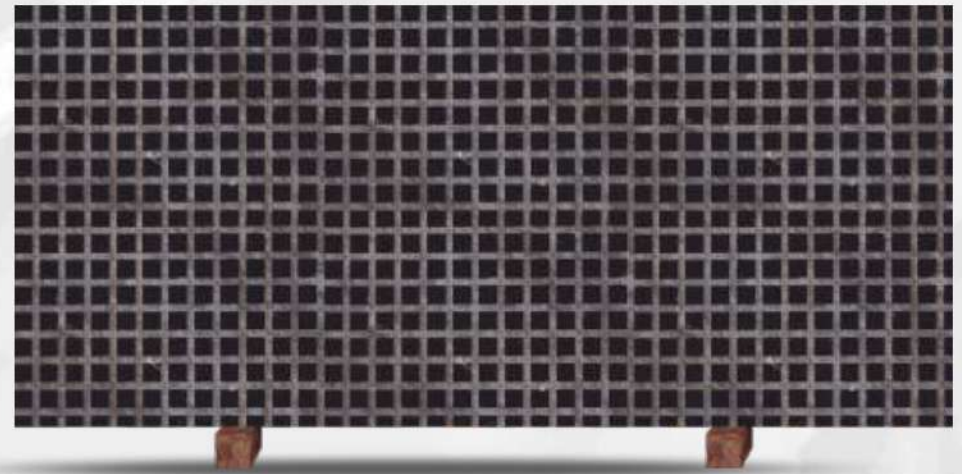

CNC Cutting Granite

Available Sizes

- Thickness - Upto 12mm to 90mm
- Width - 2438.4mm to 3962.4mm
- Height - 304.8mm to 990.6mm

Calculation of Weight Approx

- Thickness - 18mm
- Width-Height - 1 X 1ft
- Approx 5 kg weight

01

02

03

04

05

06