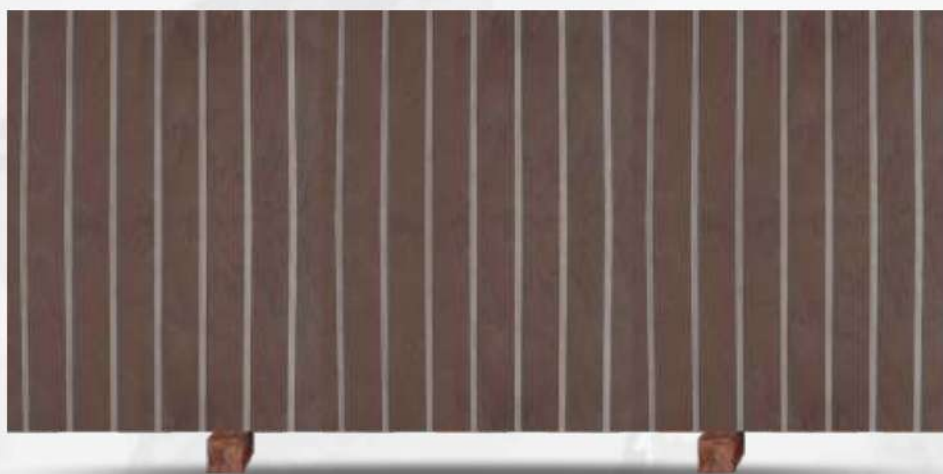

CNC Cutting Granite

Available Sizes

- Thickness - Upto 12mm to 90mm
- Width - 2438.4mm to 3962.4mm
- Height - 304.8mm to 990.6mm

Calculation of Weight Approx

- Thickness - 18mm
- Width-Height - 1X 1ft
- Approx 5 kg weight

07