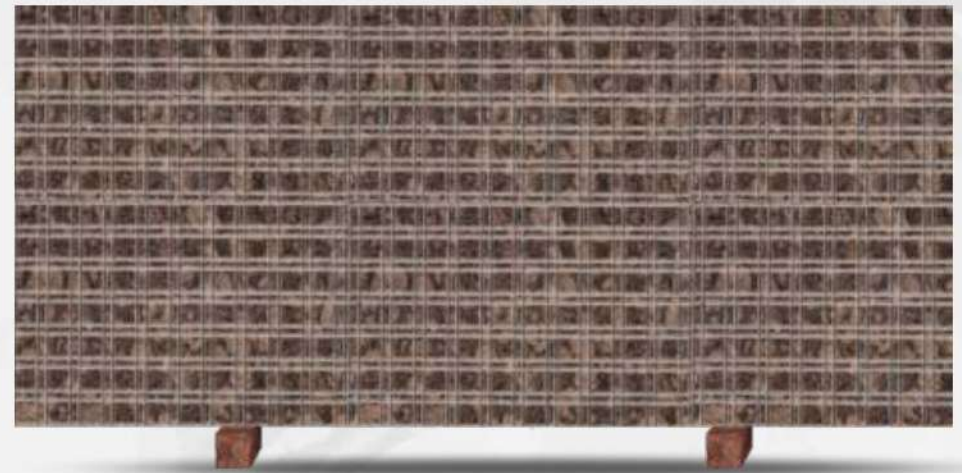

CNC Cutting Granite

Available Sizes

- Thickness - Upto 12mm to 90mm
- Width - 2438.4mm to 3962.4mm
- Height - 304.8mm to 990.6mm

Calculation of Weight Approx

- Thickness - 18mm
- Width-Height - 1 X 1ft
- Approx 5 kg weight

01

02

03

04

05

06