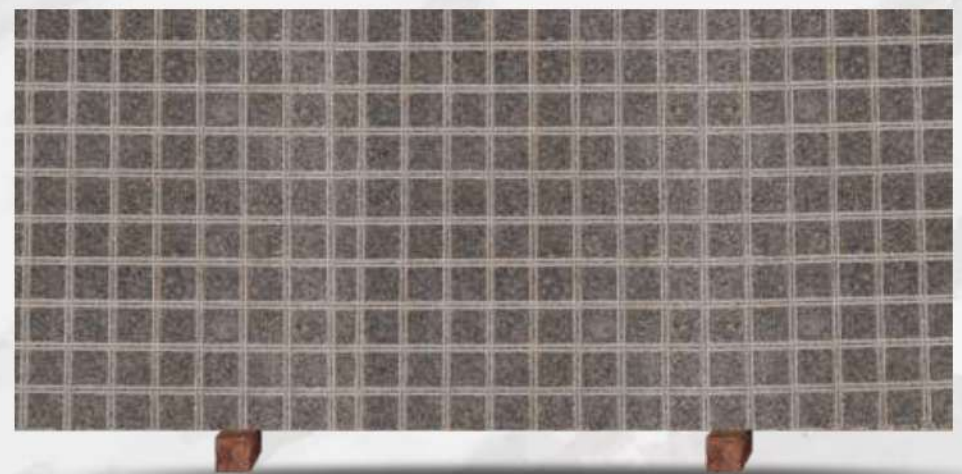

02

03

04

05

06

CNC Cutting Granite

Available Sizes

- Thickness - Upto 12mm to 90mm
- Width - 2438.4mm to 3962.4mm
- Height - 304.8mm to 990.6mm