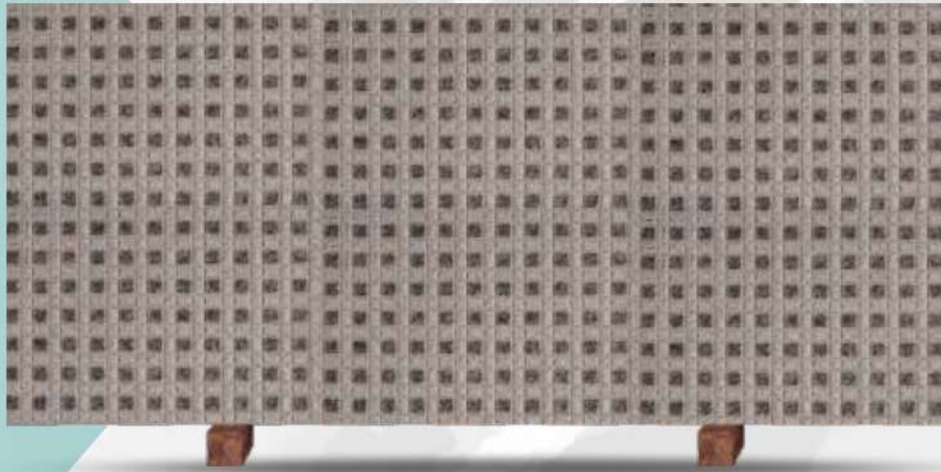

13

14

Leather Finish Granite

Leather Finish Granite

Available Sizes

- Thickness - Upto 12mm to 90mm
- Width - 2438.4mm to 3962.4mm
- Height - 304.8mm to 990.6mm

Calculation of Weight Approx

- Thickness - 18mm
- Width-Height - 1 X 1ft
- Approx 5 kg weight